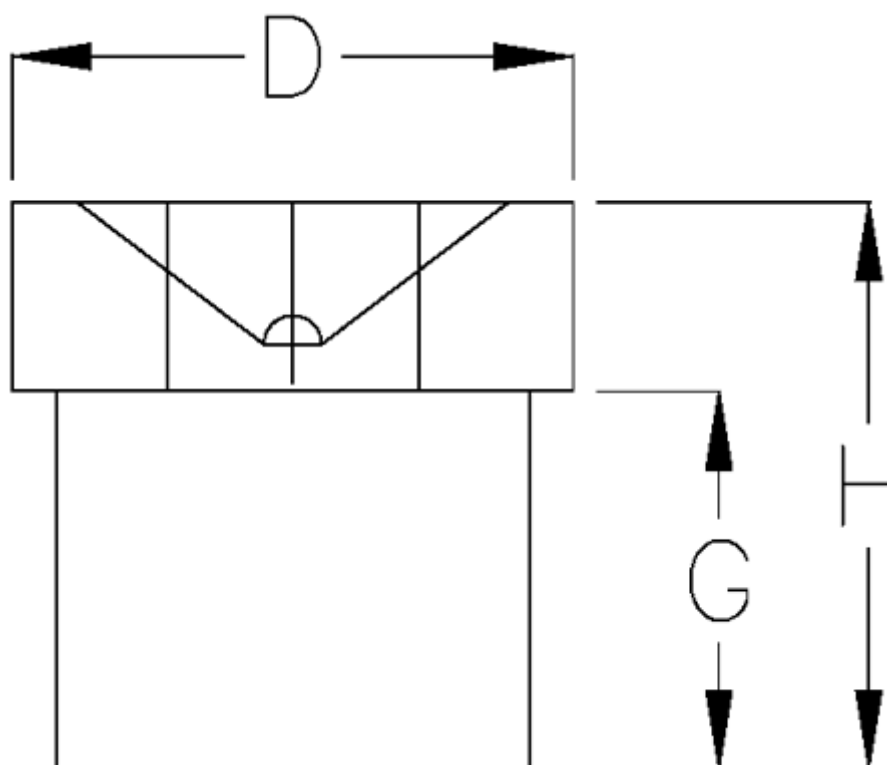

# Data Sheet

Article number: 5309401108

Description: KLEE Flush type lubrication nipple DIN 3405  
D1a straight, Ø6mm push-on type

## Measures

D	= 8
Diameter	= Ø6mm
G	= 5,3
H	= 7,6